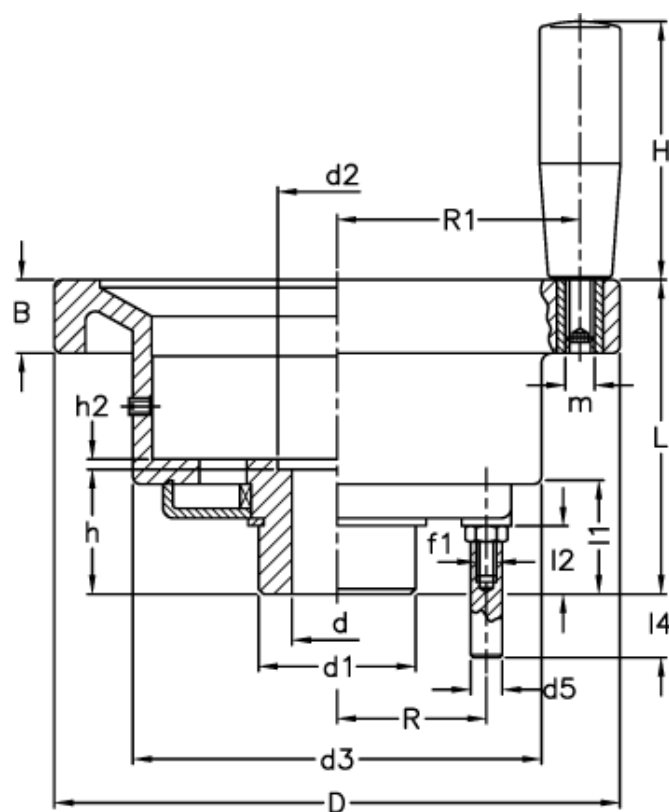

Data Sheet

Article number: 2307028712
Description: E+G Solid handwheel
VAD.160-PXX5-A14+I

Measures

B	= 18	H	= 80	R	= 28.5
D	= 160	h	= 23.5	R1	= 71.0
d1	= 32	h2	= 4.0		
d2	= 25.5	L	= 64.0		
d3	= 120	l1	= 20.0		
d5	= 6	l2	= 13.0		
d H7	= 14	l4	= 12.1		
f1	= M4	m	= M10		